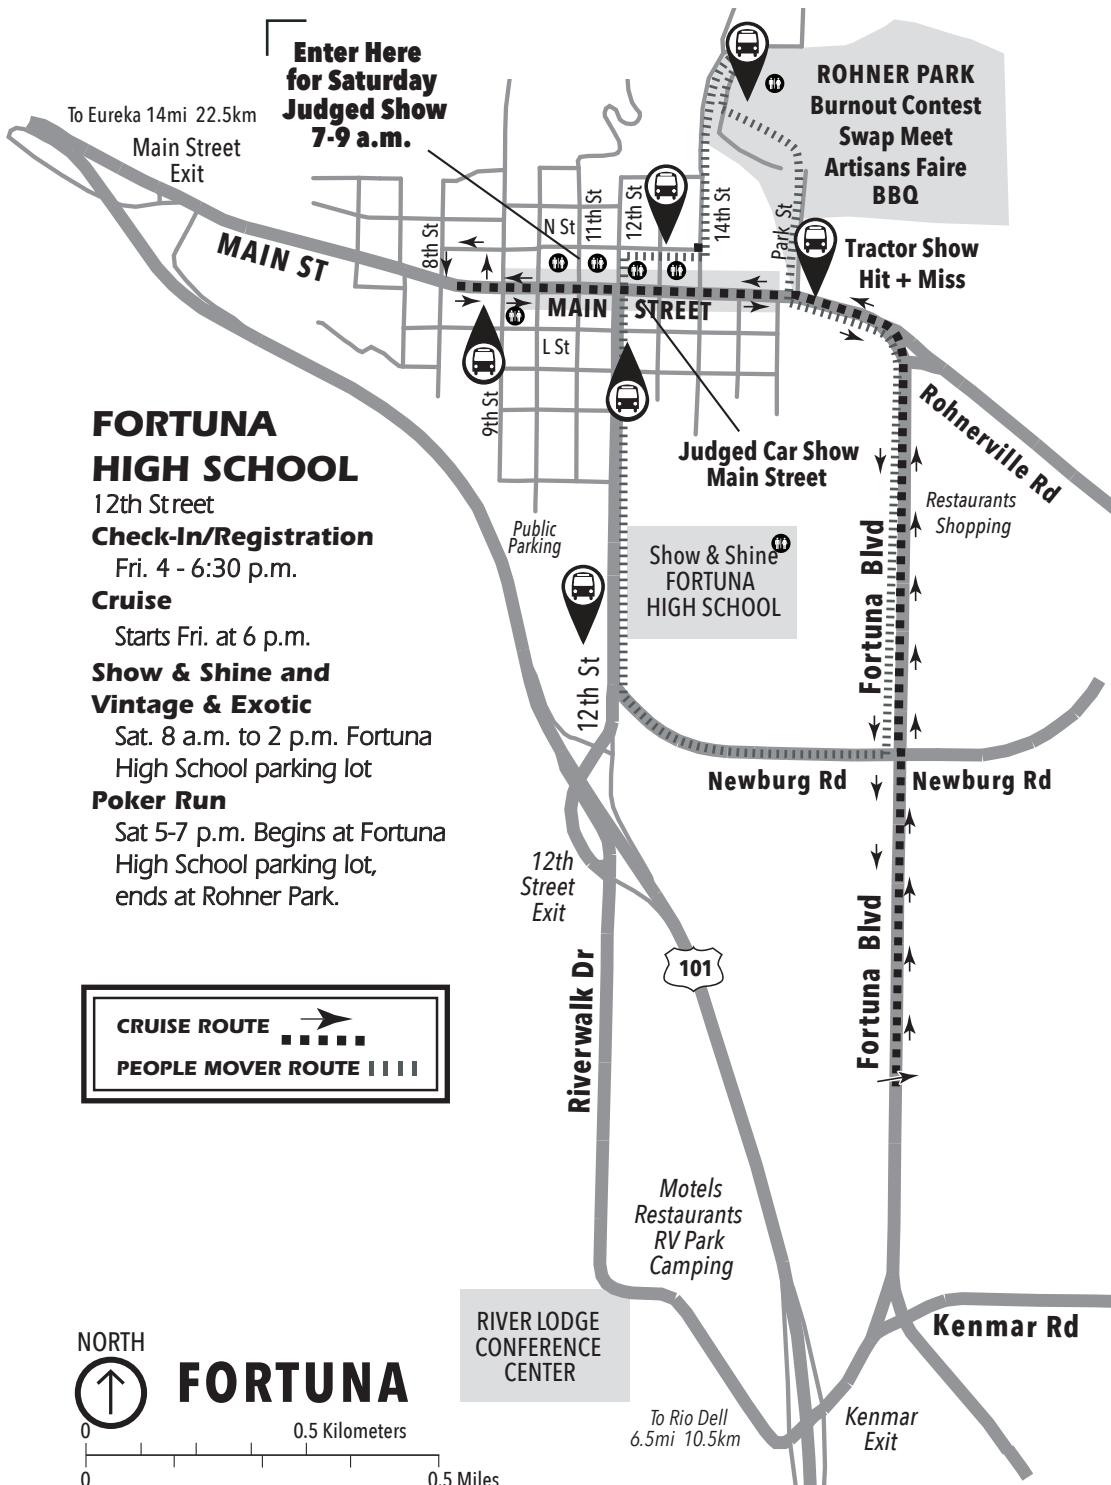

AUTOXPO PEOPLE MOVER BUS STOPS

Around town all day
Saturday only,
8:00 a.m. - 4 p.m.
Watch for the
people mover

MAIN STREET

Judged Car Show

Sat 9 a.m. to 4 p.m.
Entries check in Sat. 7-9 a.m only,
take N Street to 11th & Main

Sat. 10 a.m. - 5 p.m.,
Sun. 10 a.m. - 4 p.m.

Tractor Pull

Sat. 1 p.m.- 3 p.m.

Hit & Miss Engines

Sat. 10 a.m.- 5 p.m.,
Sun. 10 a.m.- 4 p.m.

BBQ Dinner

Rohner Park
Sat. 6:30 p.m.

Drive In Movie

CRUISE ROUTE

PEOPLE MOVER ROUTE

FORTUNA